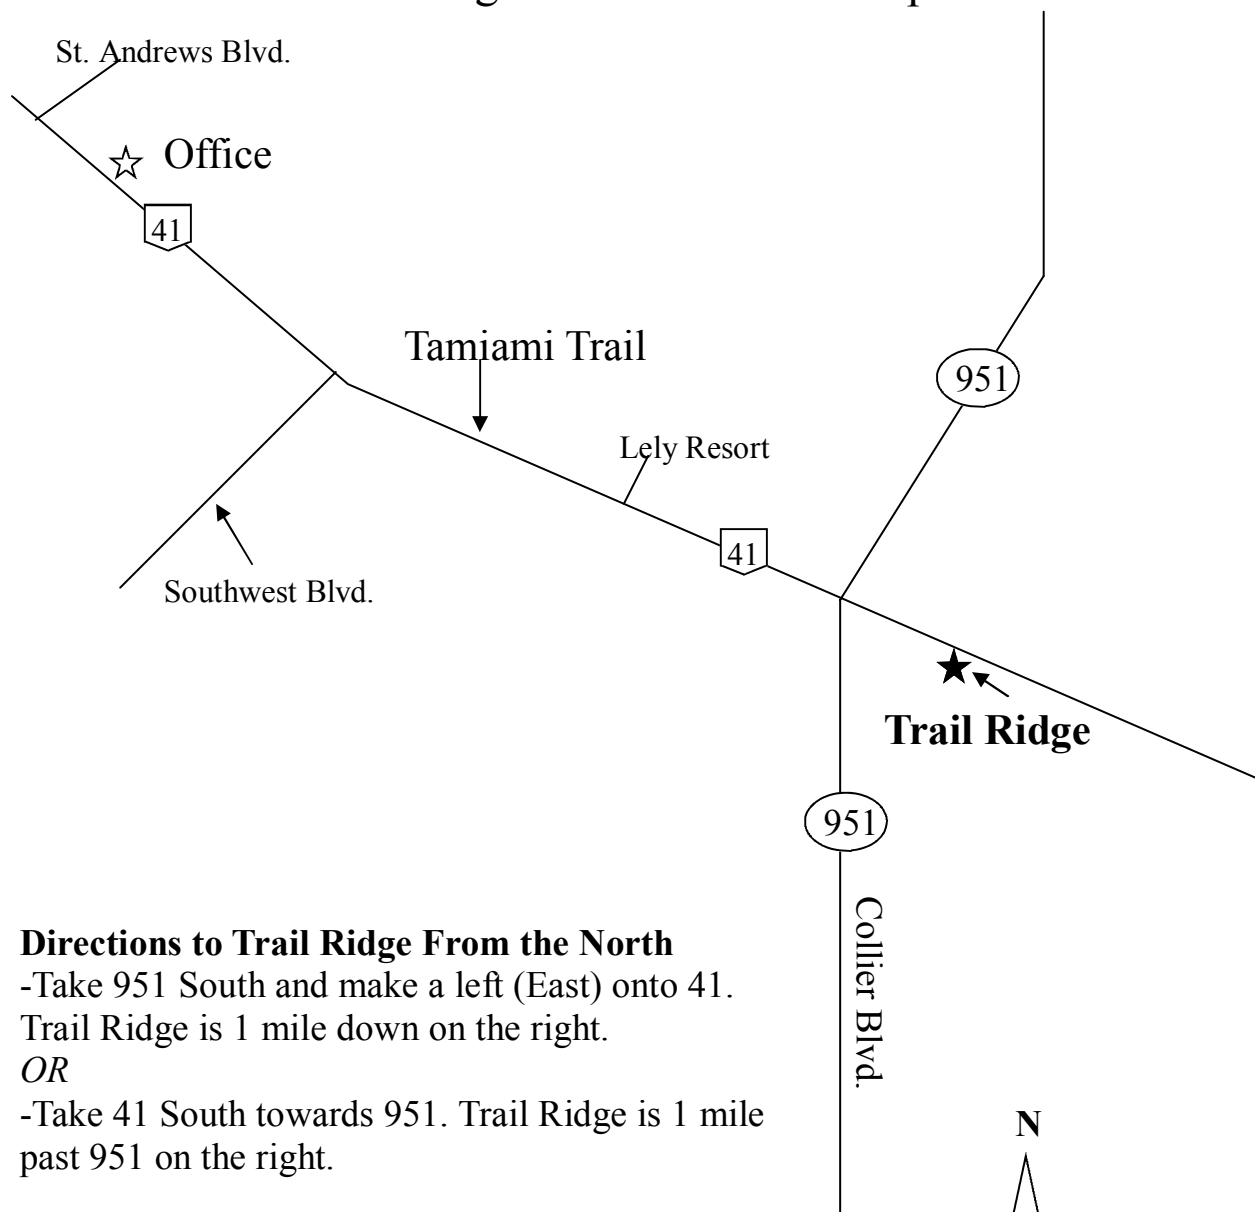

Map For Trail Ridge Jobsite (Naples)

Coming From Downtown Naples

Directions to Trail Ridge From the North

-Take 951 South and make a left (East) onto 41.
Trail Ridge is 1 mile down on the right.

OR

-Take 41 South towards 951. Trail Ridge is 1 mile
past 951 on the right.